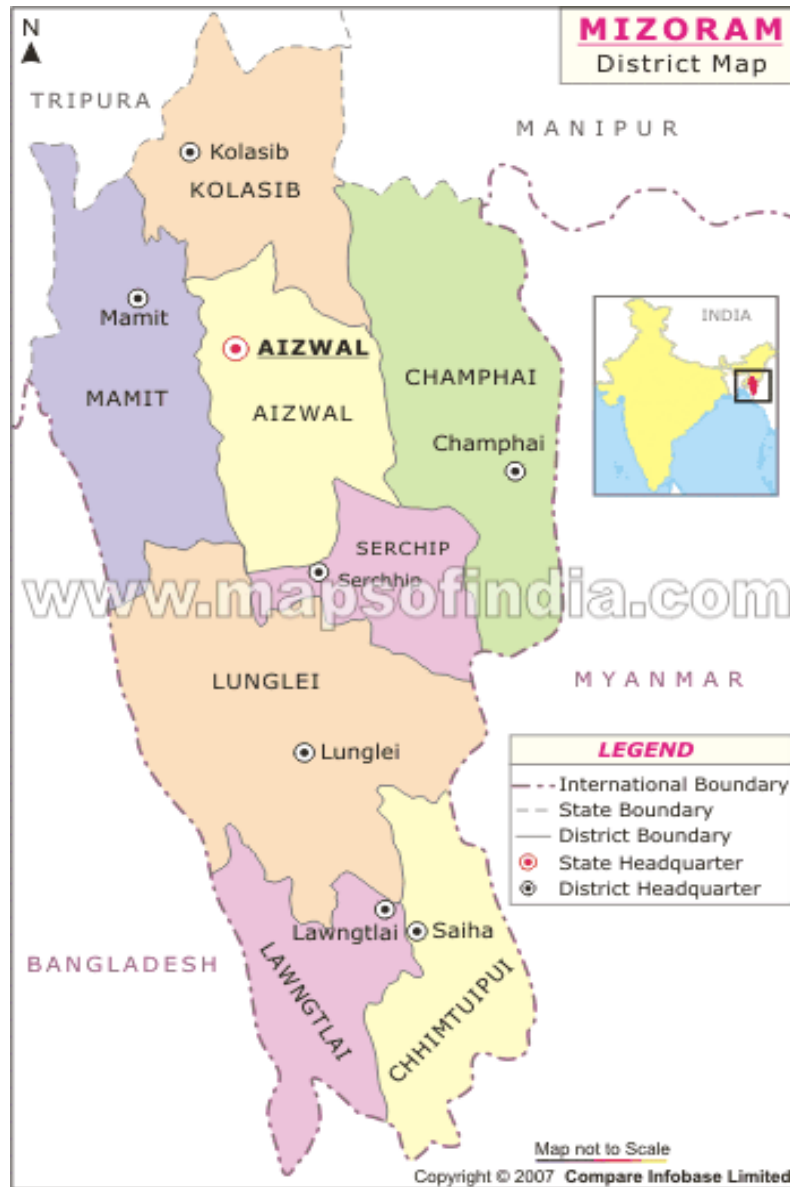

MAPS OF THE NE STATES

1. MIZORAM

PO No.	Districts	No. of TIs	Total
PO- 01	Aizawl	12	12
PO- 02	Aizawl	10	13
	Mamit	03	
PO- 03	Kolasib	02	09
	Champhai	05	
	Serchip	02	
PO- 04	Lunglei	05	08
	Lawangtlai	02	
	Saiha	01	
	Total		42